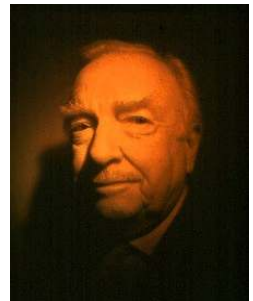

# Portraits in Laser Light

Holographic Portraiture by Ana Maria Nicholson

**A**rtist and holographer Ana Maria Nicholson has been involved in the medium since 1975. Her work has been exhibited in galleries and museums throughout the US and abroad. As Director of the pulsed-laser Portrait Studio at the Museum of Holography, New York, she executed portraits of many well known personalities, such as Walter Cronkite, Keith Haring, David Byrne, and Gloria Steinem. These and many others are included in this stunning collection.

Nicholson uses a special specialized application of holography – Pulsed Holographic Portraiture – that uses a quick, intense burst of laser light to record a subject in a few nanoseconds. Similar to strobe or flash photography, Pulsed Portraiture records people with unbelievable depth and detail. Nicholson takes the medium to a higher level of art.

**Portraits in Laser Light** contains over 20 reflection holograms that produce 3-dimensional images of people with incredible realism. The 16 x 20" works – on film and glass plates – are wall-mounted.